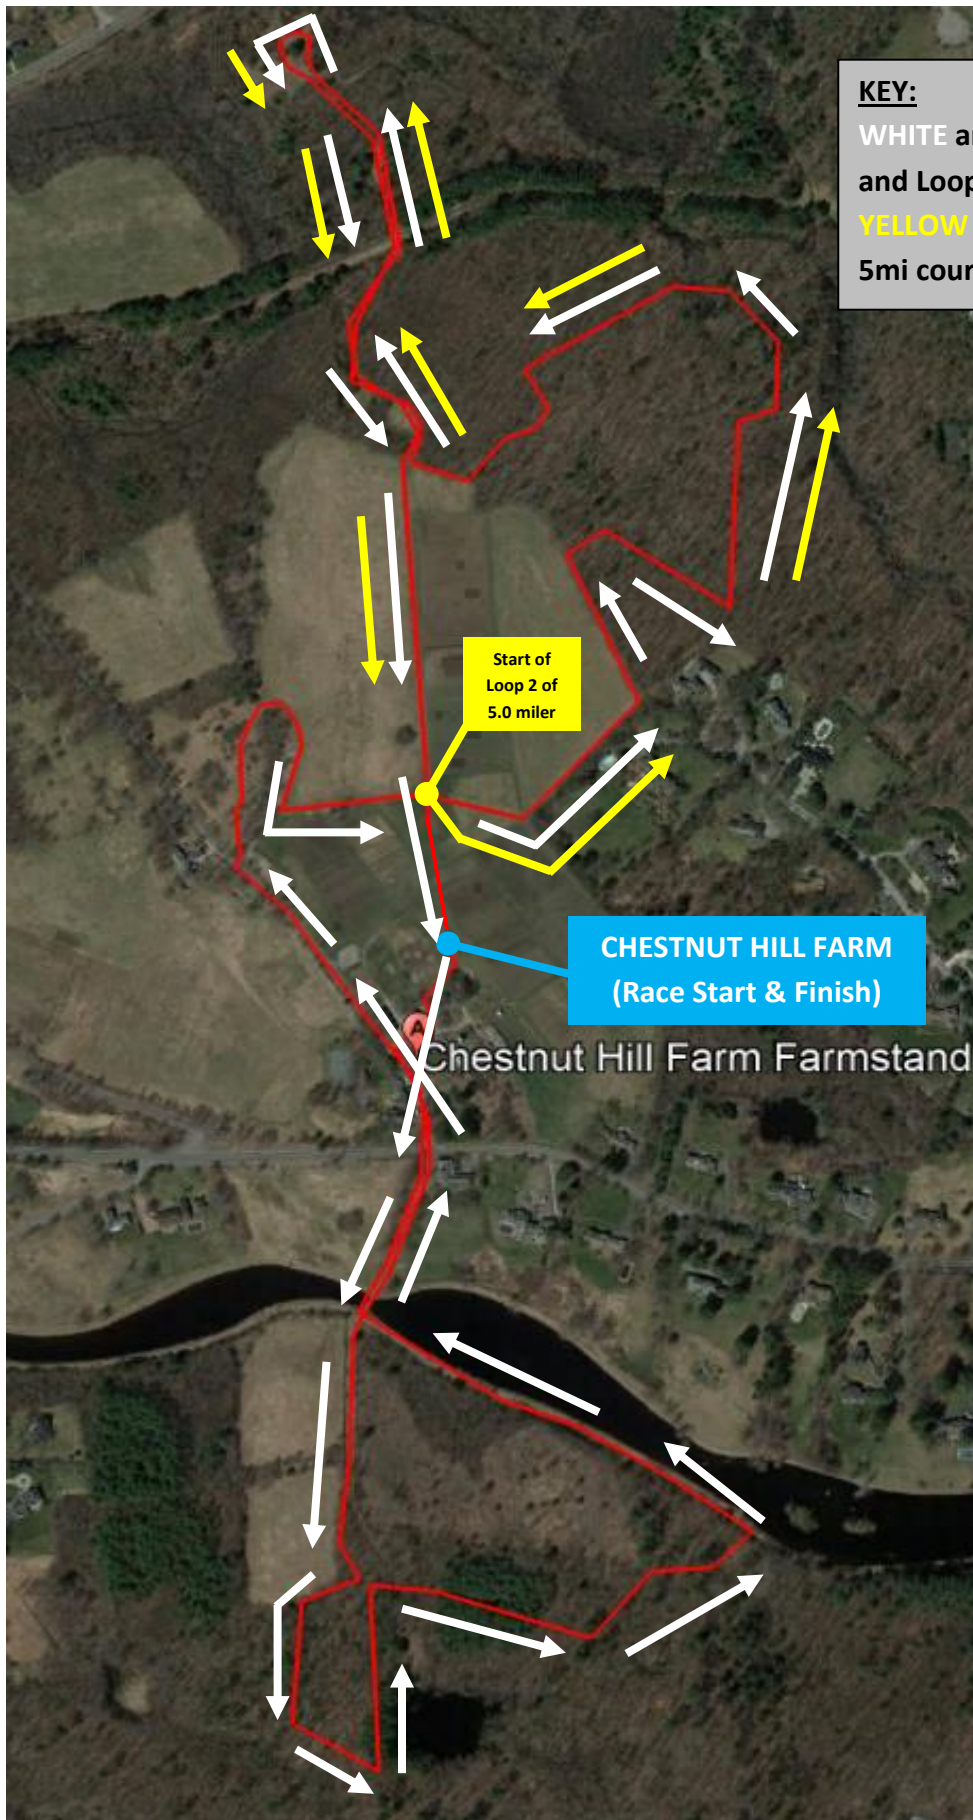

CHESTNUT HILL FARM TRAIL RACE – 3.4 and 5 MILE COURSES

KEY:
WHITE arrows = 3.4mi course
and Loop 1 of 5mi course
YELLOW arrows = Loop 2 of
5mi course

Start of
Loop 2 of
5.0 miler

CHESTNUT HILL FARM
(Race Start & Finish)

Chestnut Hill Farm Farmstand